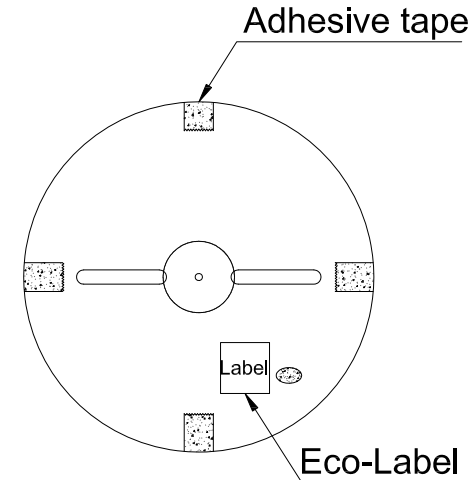

RoHS

包装图

Note注解:

1.Quantity 数量:

10K PCS/REEL 一卷10K/PCS

10 REEL/BOX 一箱10卷

100K PCS/BOX 一箱100K/PCS

2.Each reel and outer box must be labeled and Eco-Label Respectively labeled

每盘和外箱都必须有标签及环保标签分别标示

3.Terminal winding direction as shown

端子缠绕方向如左图所示

4.There shall be no dirt such as deformation phenomenon, Mantissa box fillers must be used

每箱不可有脏污,变形现象,尾数箱必须用填充物

卷装方式  
Package way

Label unified on the box top right corner  
外箱标签位于右上角

Adhesive tape 胶带

					GENERAL TOLERANCE .X ±0.30 .XX ±0.20 .XXX ±0.10 X° ±0.2°				<b>GYA</b> 东莞市国亚电子有限公司 Connectors Dong Guan Guo Ya Connectors co.,ltd.				PART 4601T-PXX-X							
					APPROVAL Yangzhengguo				CHECK Yangzhengyi				DRAWN Lviansheng				DATE 2016/08/26			
					视图 								TITLE: 2.00mm Terminal Packing							
DATE	REV	ECN NO.	DESCRIPTION	MODIFY	APPROVAL															