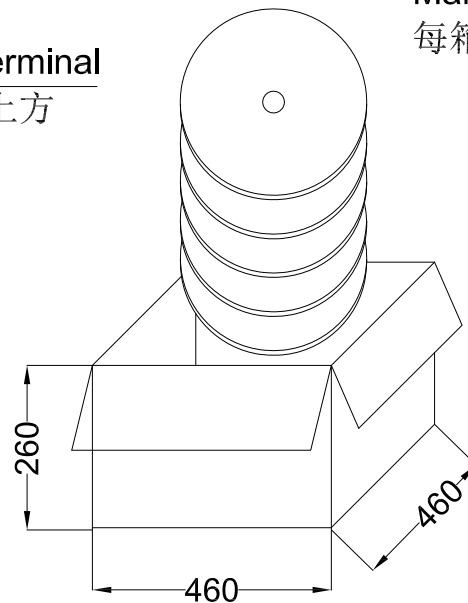

RoHS

包装图

Note注解:

1.Quantity 数量:

10K PCS/REEL 一卷10K/PCS

10 REEL/BOX 一箱10卷

100K PCS/BOX 一箱100K/PCS

2.Each reel and outer box must be labeled and Eco-Label Respectively labeled

每盘和外箱都必须有标签及环保标签分别标示

3.Terminal winding direction as shown

端子缠绕方向如左图所示

4.There shall be no dirt such as deformation phenomenon, Mantissa box fillers must be used

每箱不可有脏污,变形现象,尾数箱必须用填充物

卷装方式  
Package way

Label unified on the box top right corner  
外箱标签位于右上角

Adhesive tape 胶带

					GENERAL TOLERANCE .X ±0.30 .XX ±0.20 .XXX ±0.10 X° ±0.2°				<b>GYA</b> 东莞市国亚电子有限公司 Connectors Dong Guan Guo Ya Connectors co.,ltd.				PART 4601T-PXX-X							
					APPROVAL Yangzhengguo				CHECK Yangzhengyi				DRAWN Lviansheng				DATE 2016/08/26			
					视图 								TITLE: 2.00mm Terminal Packing							
DATE	REV	ECN NO.	DESCRIPTION	MODIFY	APPROVAL															