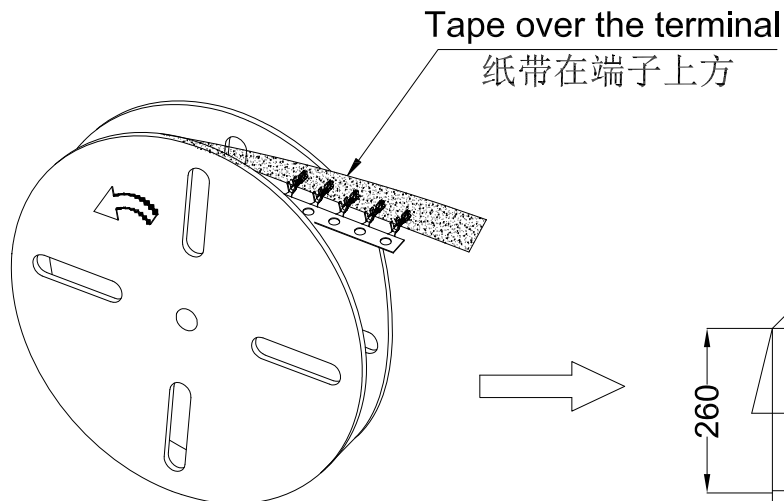

RoHS

包装图

Note注解:

1.Quantity 数量:

10K PCS/REEL 一卷10K/PCS

10 REEL/BOX 一箱10卷

100K PCS/BOX 一箱100K/PCS

2.Each reel and outer box must be labeled and Eco-Label Respectively labeled

每盘和外箱都必须有标签及环保标签分别标示

3.Terminal winding direction as shown

端子缠绕方向如左图所示

4.There shall be no dirt such as deformation phenomenon, Mantissa box fillers must be used

每箱不可有脏污,变形现象,尾数箱必须用填充物

卷装方式  
Package way

Label unified on the box top right corner  
外箱标签位于右上角

Adhesive tape 胶带

					GENERAL TOLERANCE .X ±0.30 .XX ±0.20 .XXX ±0.10 X° ±0.2°				<b>GYA</b> 东莞市国亚电子有限公司 Connectors Dong Guan Guo Ya Connectors co.,ltd.				PART 4601T-PXX-X							
					APPROVAL Yangzhengguo				CHECK Yangzhengyi				DRAWN Lviansheng				DATE 2016/08/26			
					视图 								TITLE: 2.00mm Terminal Packing							
DATE	REV	ECN NO.	DESCRIPTION	MODIFY	APPROVAL															